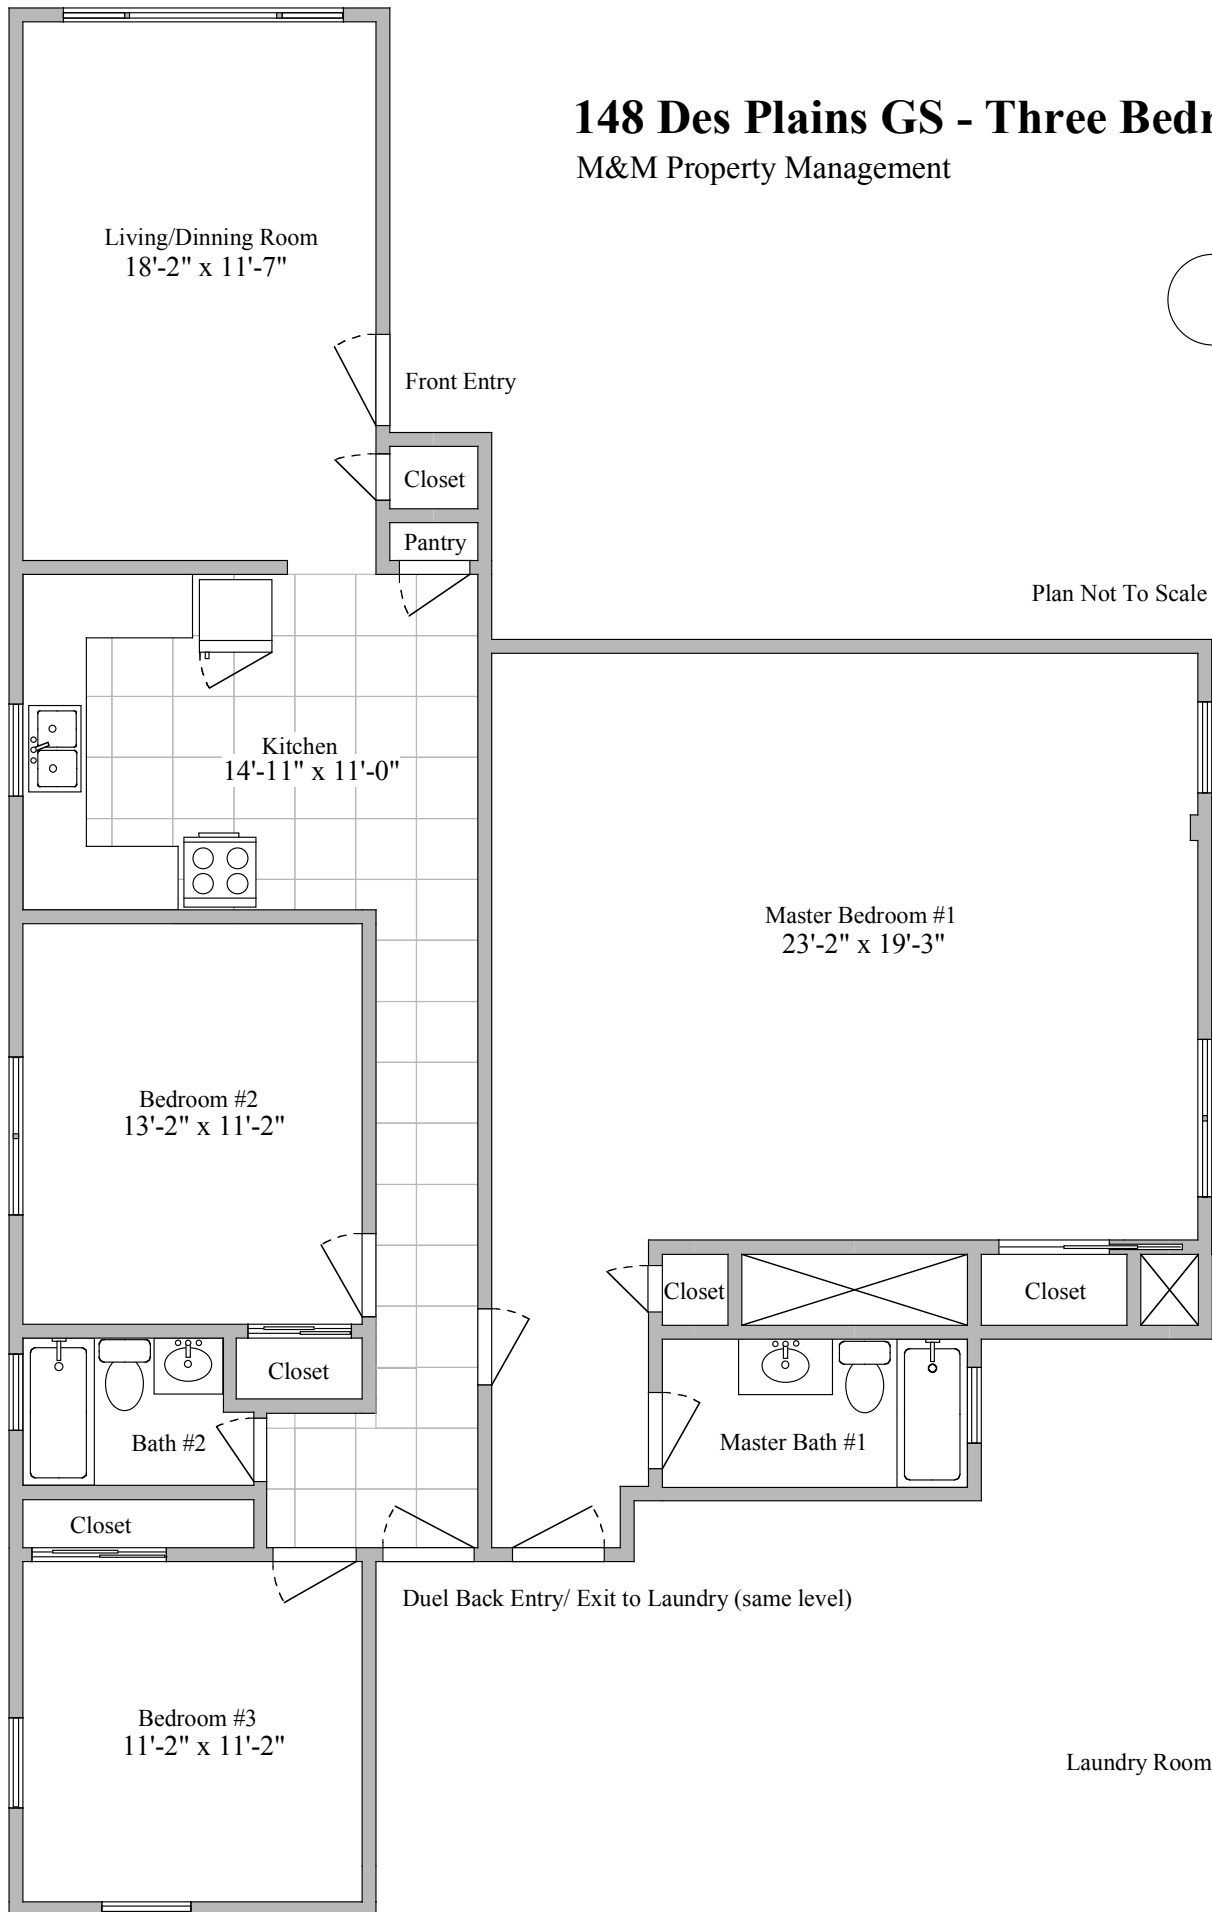

148 Des Plains GS - Three Bedroom

M&M Property Management

Plan Not To Scale

Duel Back Entry/ Exit to Laundry (same level)

Laundry Room