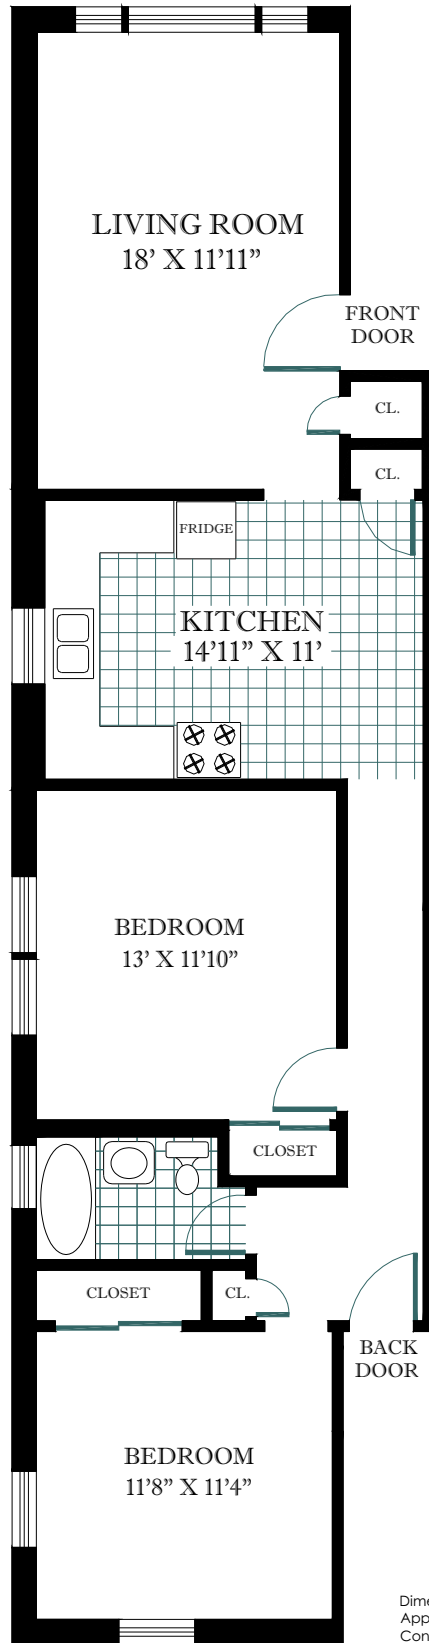

148 DES PLAINES AVE.
2 BEDROOM UNIT 1S

Dimensions And Details Shown Are
Approximate And Subject To Existing
Conditions